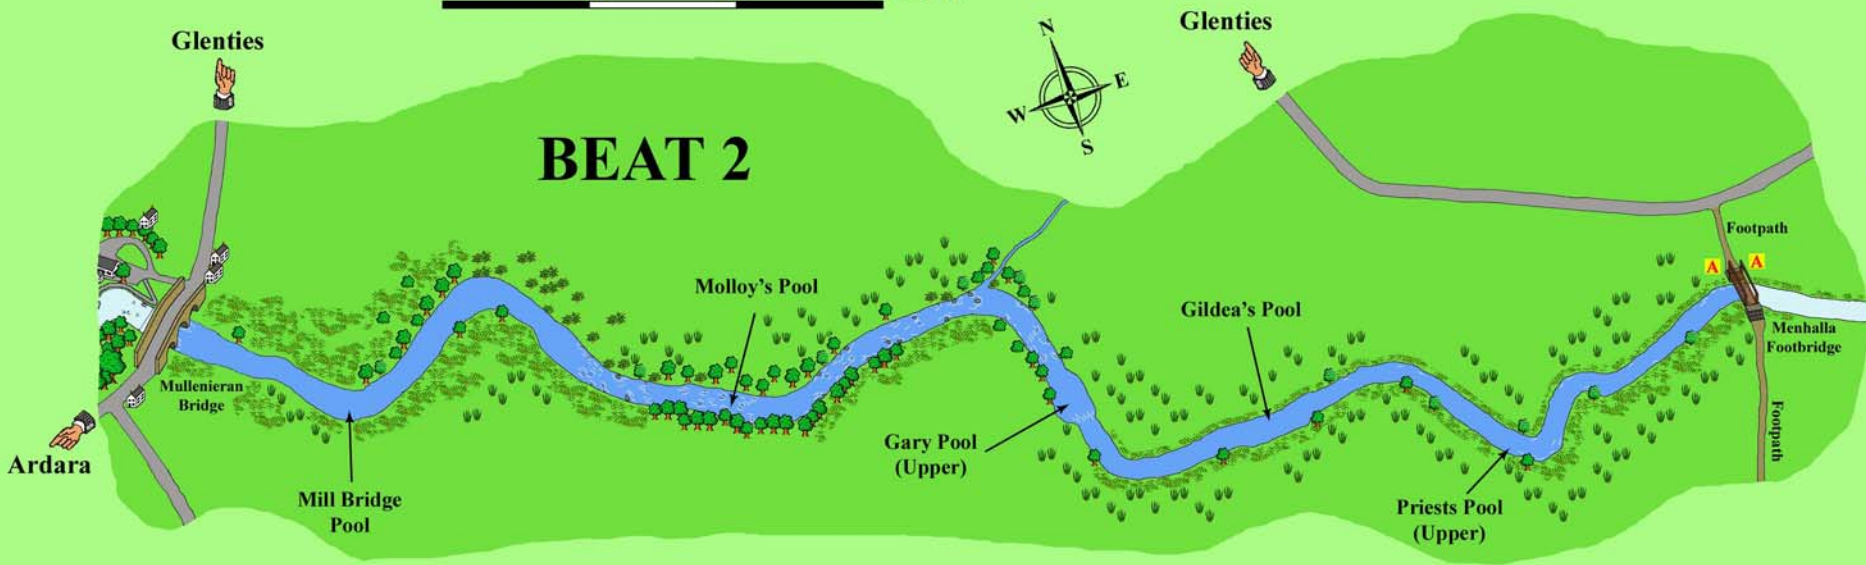

LEGEND

- = River / Stream
- = Road
- = Trees / Woodland
- = Forestry
- = Gorse / Whin Bushes
- = Scrub
- = Rushes
- = Car Parking
- = Angling Access

0 100 200 300 Metres

0 100 200 300 Metres